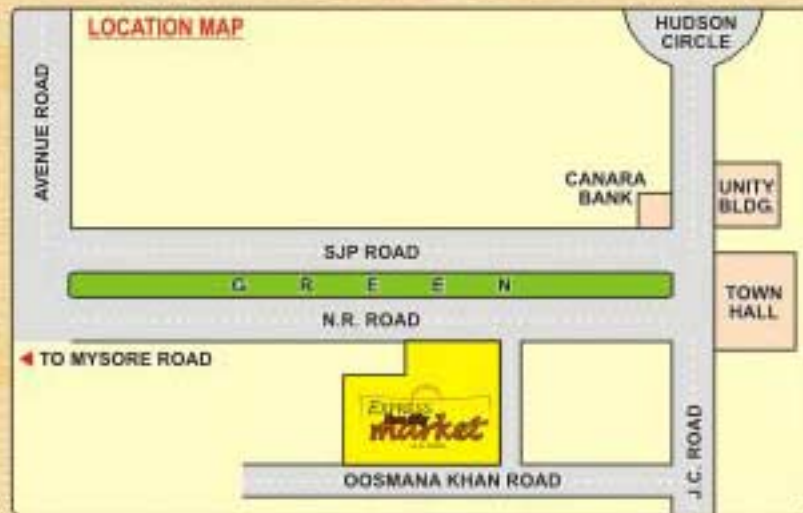

Location Just Ripe, Just Right

Great Location - Great Project

Express New City Market is located in the heart of Bangalore's commercial hub at Narasimha Raja Road. Right at the centre of city's business activities, Express New City Market is the most ideal place to shop for growth and profits. The strategic main road location of Express New City Market offers excellent visibility and easy access from every direction.

Express Realtors (P) Ltd.
an associate of

EXPRESS BUILDERS LTD.

BANGALORE : 1/32, Ulsoor Road Cross, Ulsoor Road, Bangalore-560042.

Tel.: (080) 25582208, 51134056 Mobile : 98451 64561 E-mail : express@nde.vsnl.net.in

DELHI : 810, Surya Kiran Building, 19, Kasturba Gandhi Marg, Connaught Place, New Delhi-110 001
Tel. : 23752430-31 Fax : 2375 2432

INHABIT THE WORLD OF EXPRESS